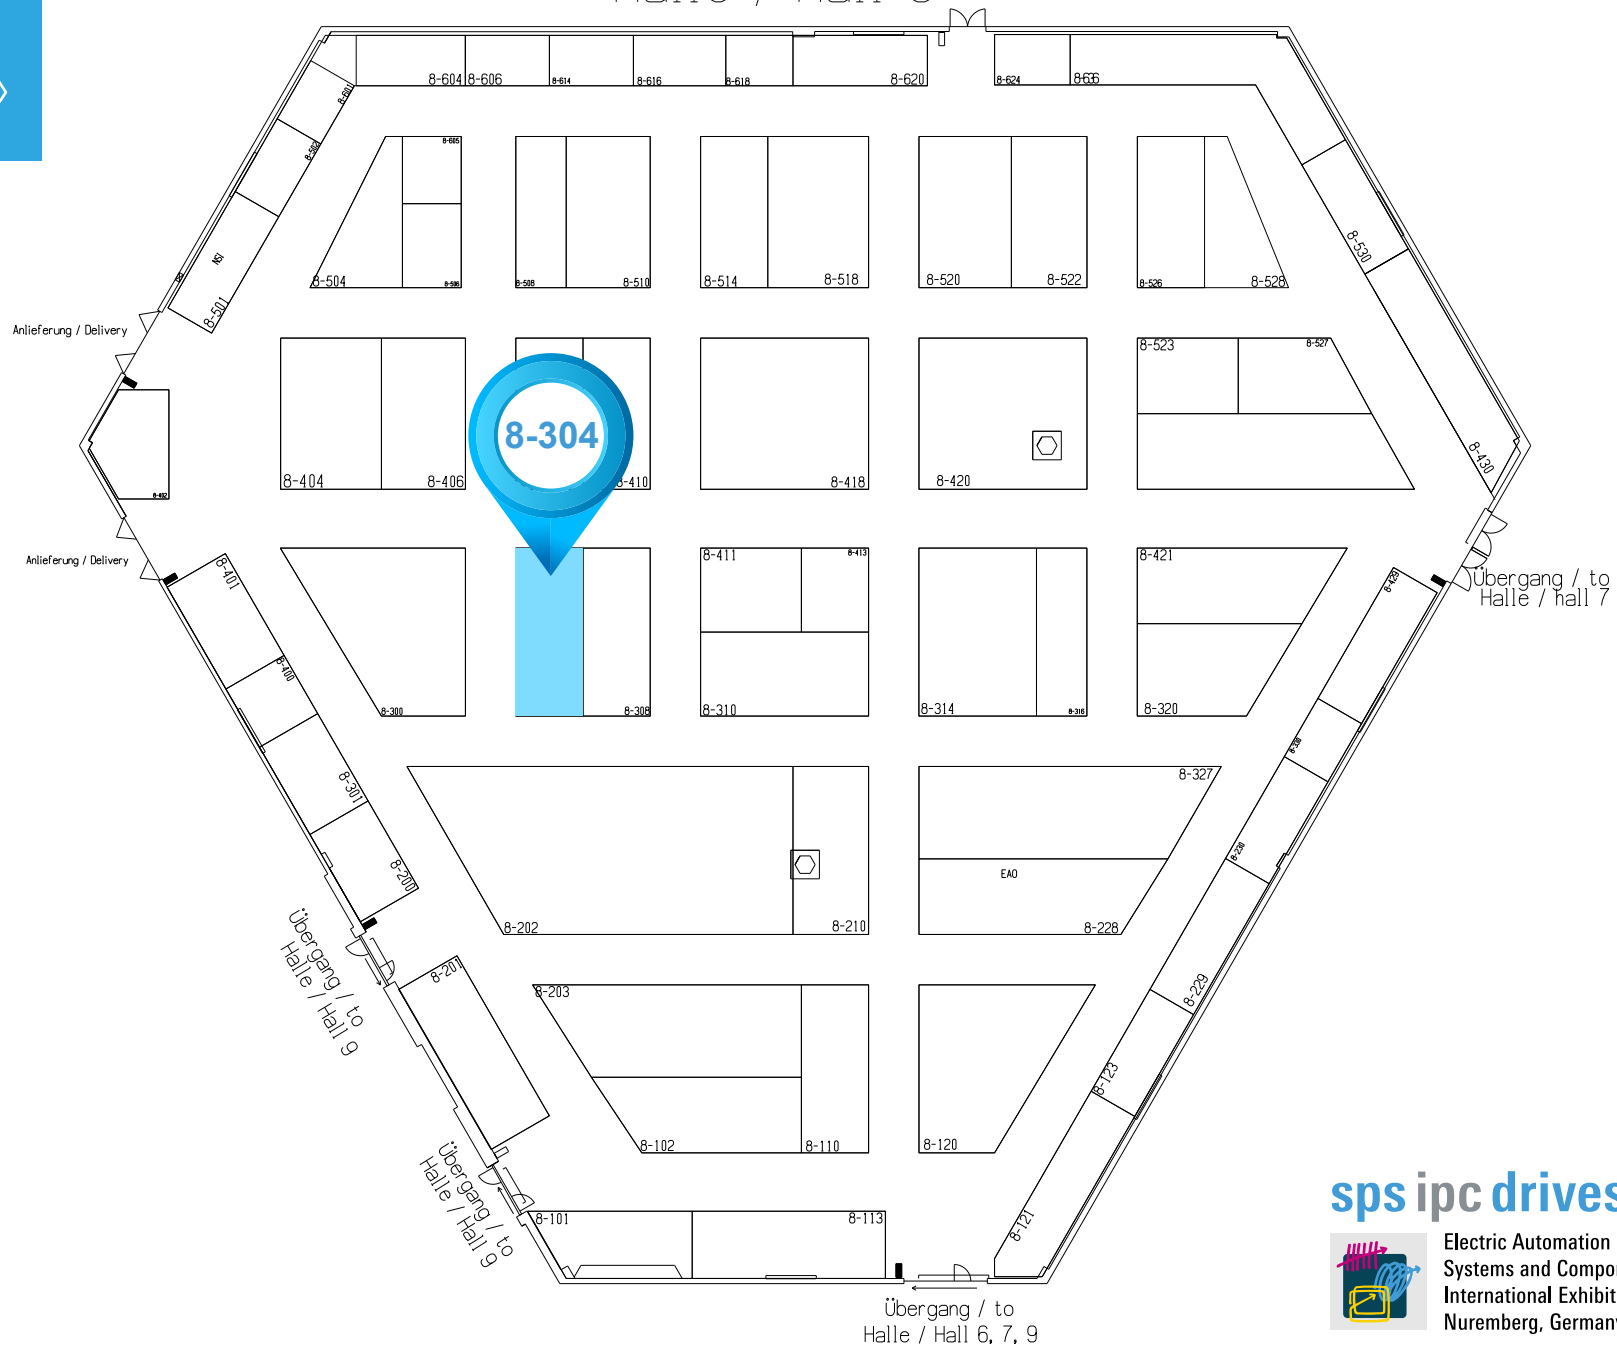

WEINTEK

Hall 8 8-304

SPS IPC Drives 2013 Halle / Hall 8

sps ipc drives

Electric Automation
Systems and Components
International Exhibition and Conference
Nuremberg, Germany, 26–28 November 2013